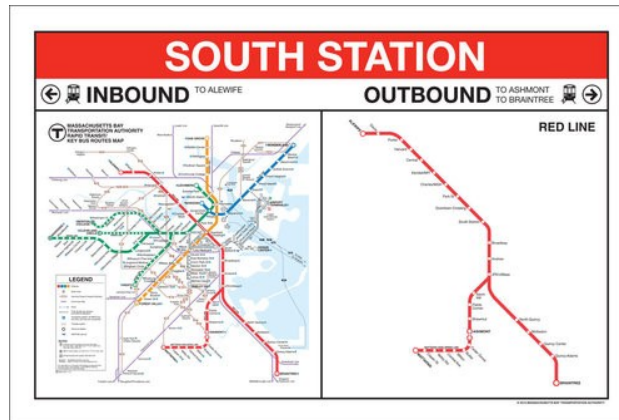

# 18th Annual Countdown to Kindergarten Citywide Kindergarten Celebration At Boston Children's Museum 308 Congress St. Boston, MA

Take a school bus from:

- **Forest Hills Station** ( HP Ave lower side)
- **Ashmont MBTA Station**  
(by Dunkin Donuts)
- **Maverick MBTA Station**
- **Ruggles MBTA Station**  
(side of Tremont St.)
- **Mattapan Branch Library**

*Boarding at 3:45pm, leaving at 4pm or  
when buses are full  
(first-come, first-served)*

Take the train, red line to:

*There will be volunteers  
directing families to the  
Children's Museum*

Or drive

*FREE parking at the  
Stilling Garage on  
Stilling Street,  
Boston, MA 02210*

Make sure to take the ticket with  
you, to be stamped at the  
Children's Museum